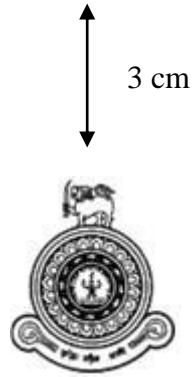

*Annex III*

Ecological studies in the mixed  
*Dipterocarp* forests

(Font size 28)

A thesis submitted to the Faculty of Science,  
University of Colombo  
for the Degree of Doctor of Philosophy

(Font size 20)

(Font size 20)

A.B. Senanayake

May 2006

2 cm

A vertical double-headed arrow with the text "2 cm" to its left, indicating a height measurement.